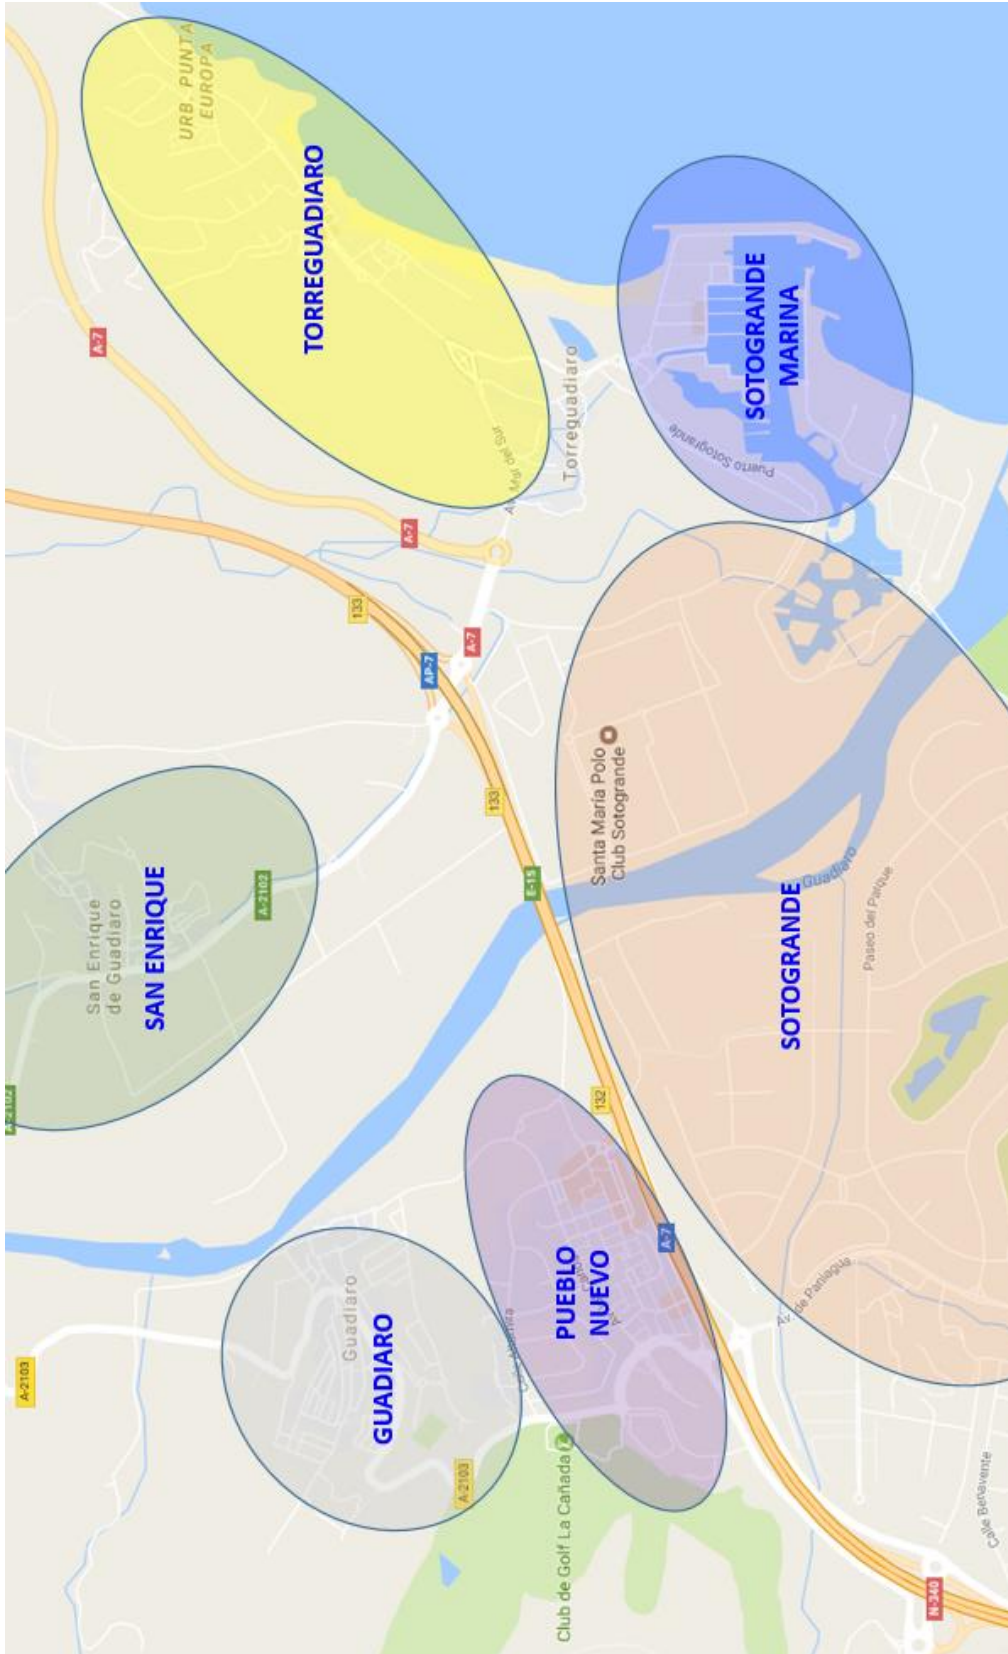

VILLA ETERNA

Local Area Maps

Andalucia Tourist
Office Registration
No. VFT/CA/01522

1 LOCAL TOWNS & VILLAGES

VILLA ETERNA

Local Area Maps

Andalucia Tourist
Office Registration
No. VFT/CA/01522

2 FURTHER AFIELD